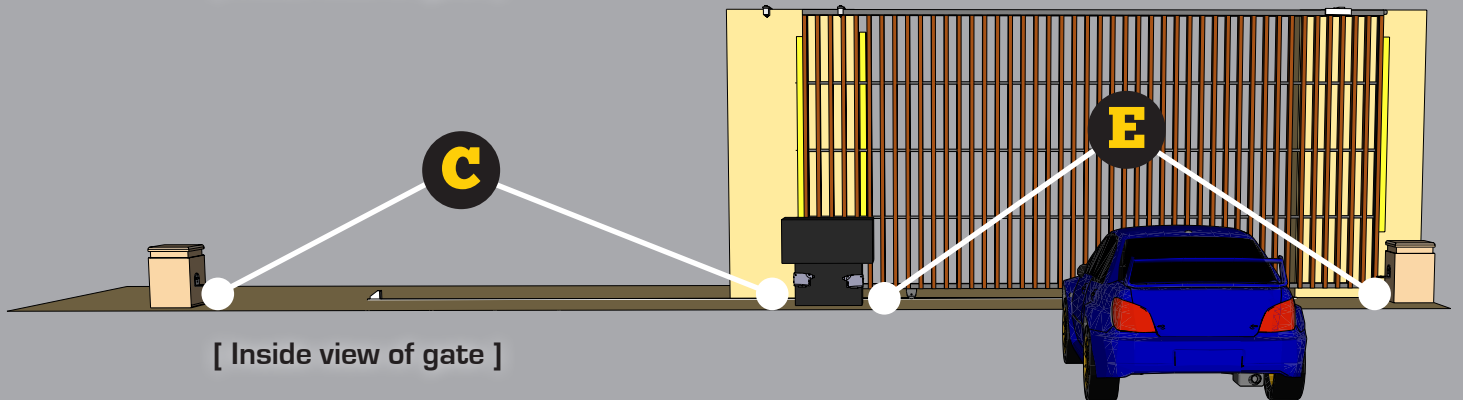

[ Inside view of gate ]

[ Inside view of gate ]

**SAFETY OPTIONS**

**STANDARD PACKAGE**

		STANDARD PACKAGE
	<b>Open Safety Edge</b>	
<b>A</b>	ASO Wired Edge	✓
	ASO Wireless Edge	
	<b>Stationary Entrapment Edge</b>	
<b>B</b>	ASO Wired Edge	
	ASO Wireless Edge	
	<b>Open Photo Eye</b>	
<b>C</b>	EMX IRB-RET	
	EMX IRB-MON	
	<b>Close Safety Edge</b>	
<b>D</b>	ASO Wired Edge	
	ASO Wireless Edge	
	<b>Close Photo Eye</b>	
<b>E</b>	EMX IRB-RET	✓
	EMX IRB-MON	